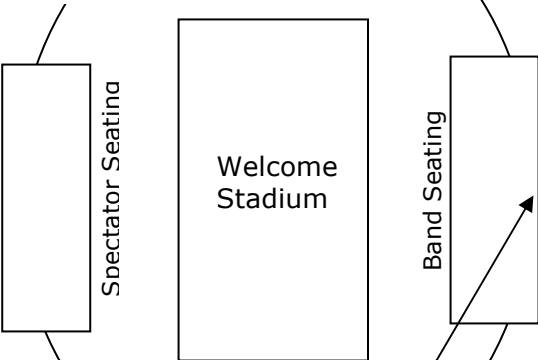

**Please Note:
Welcome Stadium has both high school and college inserts!**

pit and band entrance and exit

UD Arena

student restrooms

Gate D (spectator entrance)

Warm-up Area C

Warm-up Area B

Bus Parking

Gate C (spectator entrance)

Warm-up Area A

Gate B (bus entrance)

I-75

Edwin Moses Drive

Gate A (bus exit)